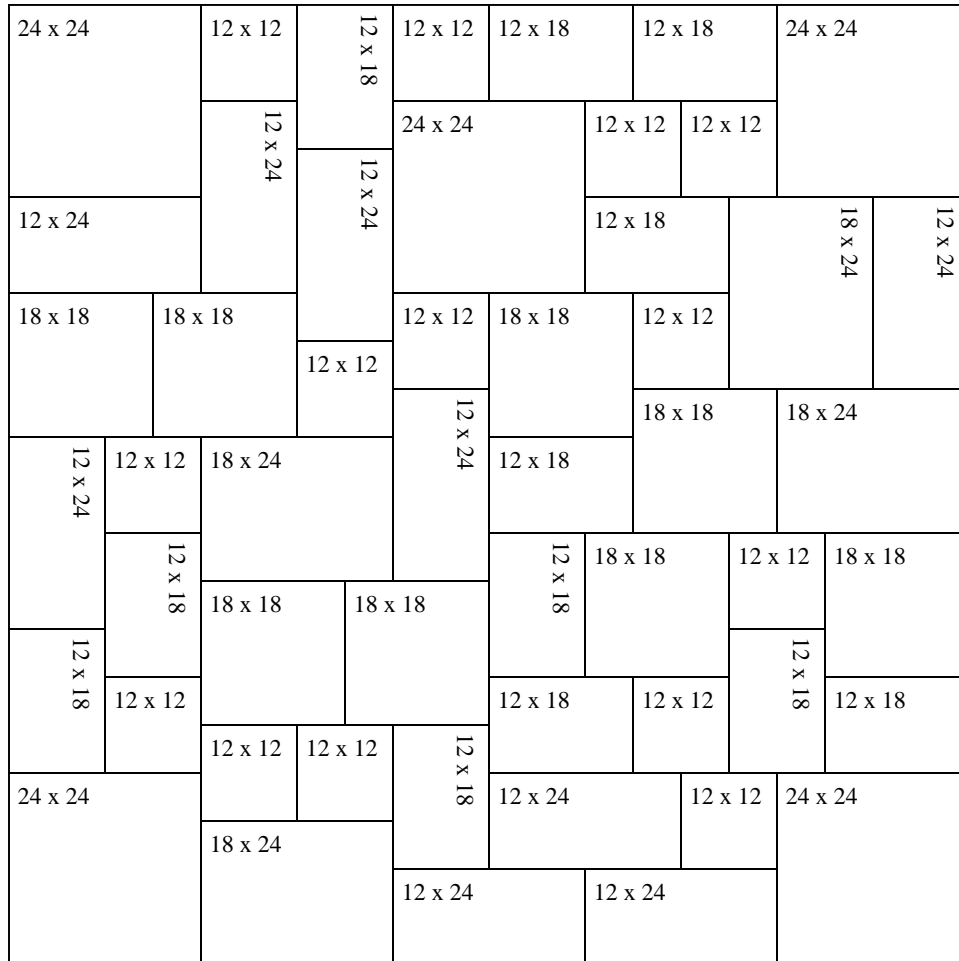

p 301 371.7918 P.O. Box 1320 Middletown, MD 21769 f 301 371.0323

www.quarryconnections.com

Pattern #8 Flooring

Sizes Included

SIZE	QUANTITY	SIZE	QUANTITY
12" x 12"	14	18" x 18"	8
12" x 18"	12	18" x 24"	4
12" x 24"	9	24" x 24"	5

10' x 10' or 100 sq. ft. Pattern