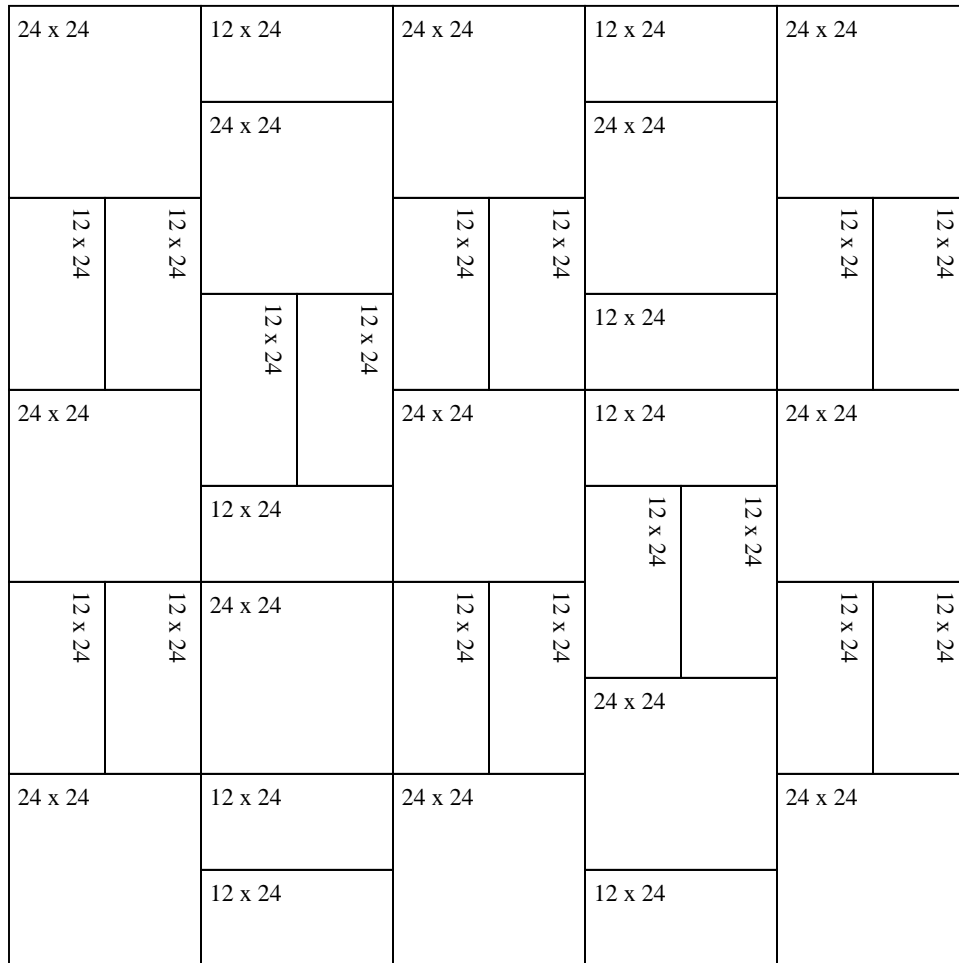

## Pattern #7 Flooring

### Sizes Included

SIZE	QUANTITY	SIZE	QUANTITY
12" x 24"	24	24" x 24"	13

**10' x 10' or 100 sq. ft. Pattern**