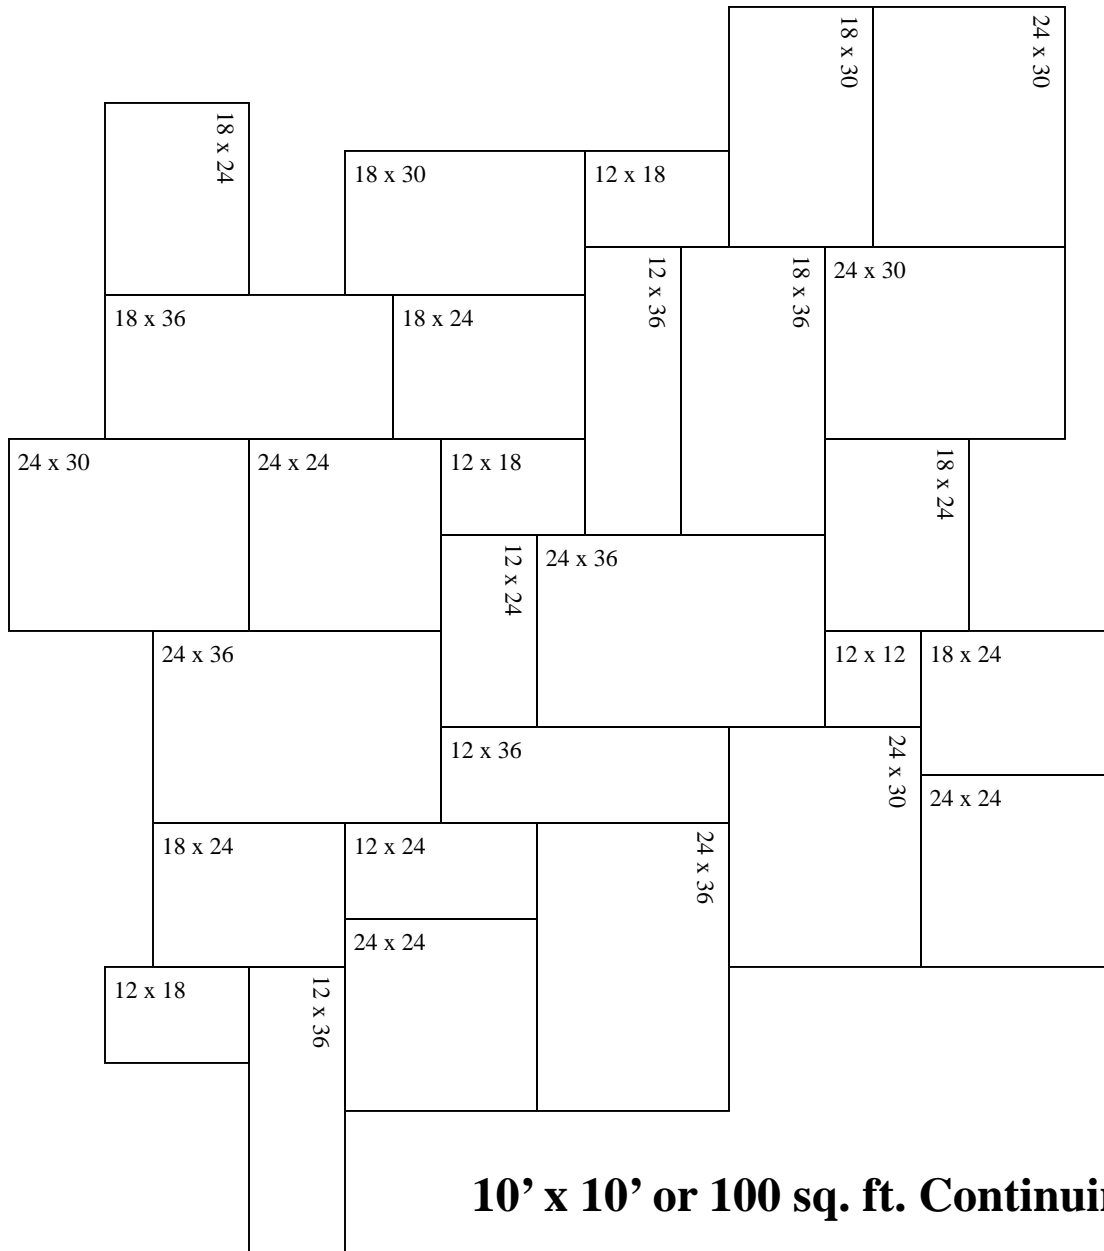

p 301 371.7918 P.O. Box 1320 Middletown, MD 21769 f 301 371.0323

www.quarryconnections.com

Pattern #4 Flooring

Sizes Included

SIZE	QUANTITY	SIZE	QUANTITY
12" x 12"	1	18" x 30"	2
12" x 18"	3	18" x 36"	2
12" x 24"	2	24" x 24"	3
12" x 36"	3	24" x 30"	4
18" x 24"	5	24" x 36"	3

10' x 10' or 100 sq. ft. Continuing