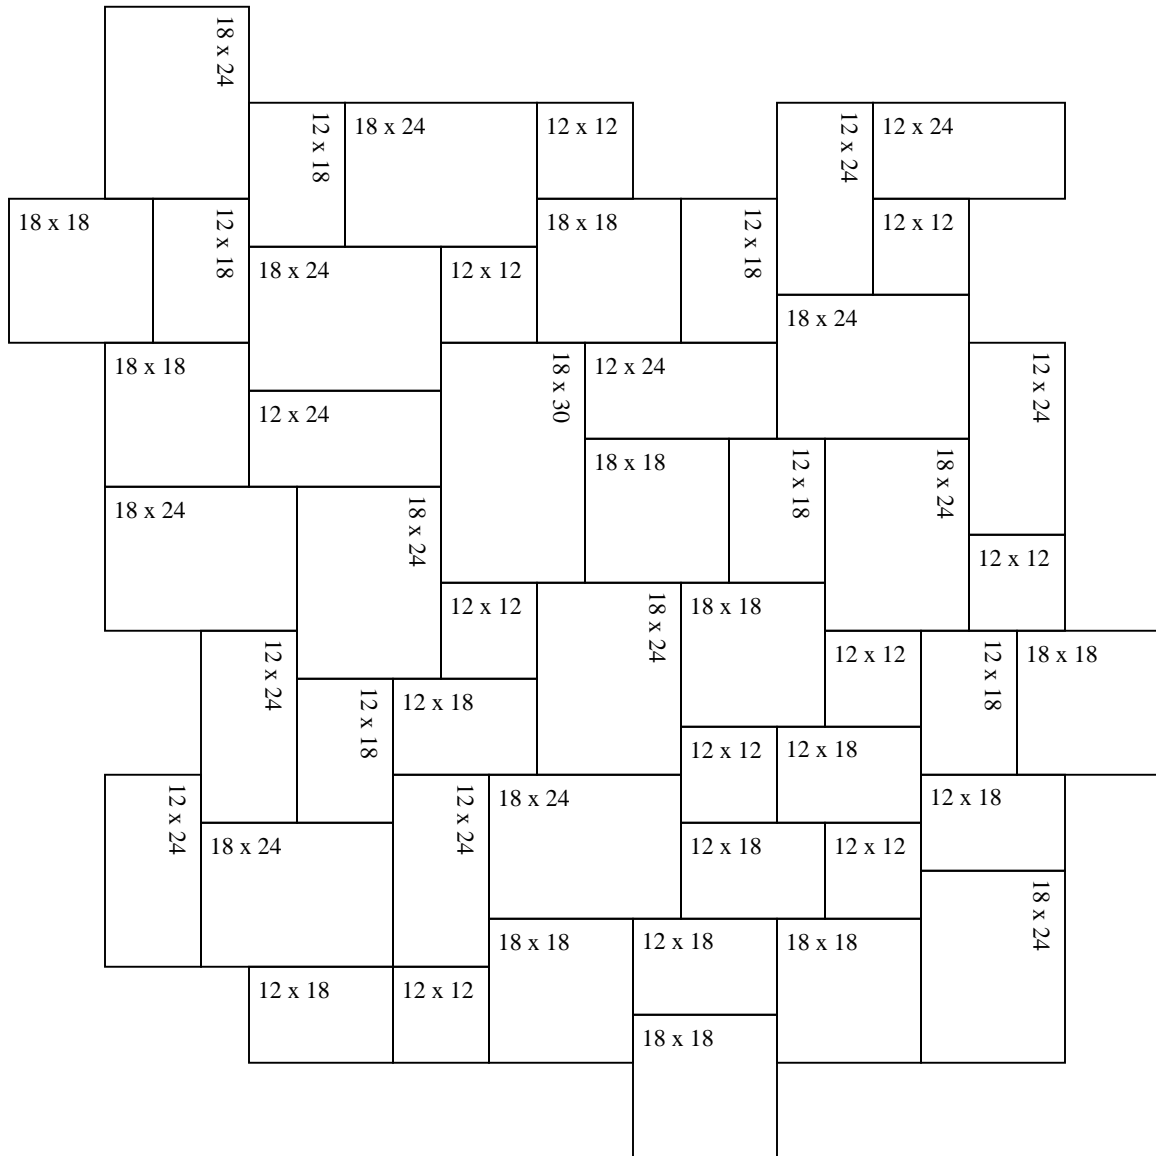

p 301 371.7918 P.O. Box 1320 Middletown, MD 21769 f 301 371.0323
www.quarryconnections.com

Pattern #3 Flooring

Sizes Included

SIZE	QUANTITY	SIZE	QUANTITY
12" x 12"	9	18" x 18"	9
12" x 18"	12	18" x 24"	11
12" x 24"	8	18" x 30"	1

10' x 10' or 100 sq. ft. Continuing Pattern