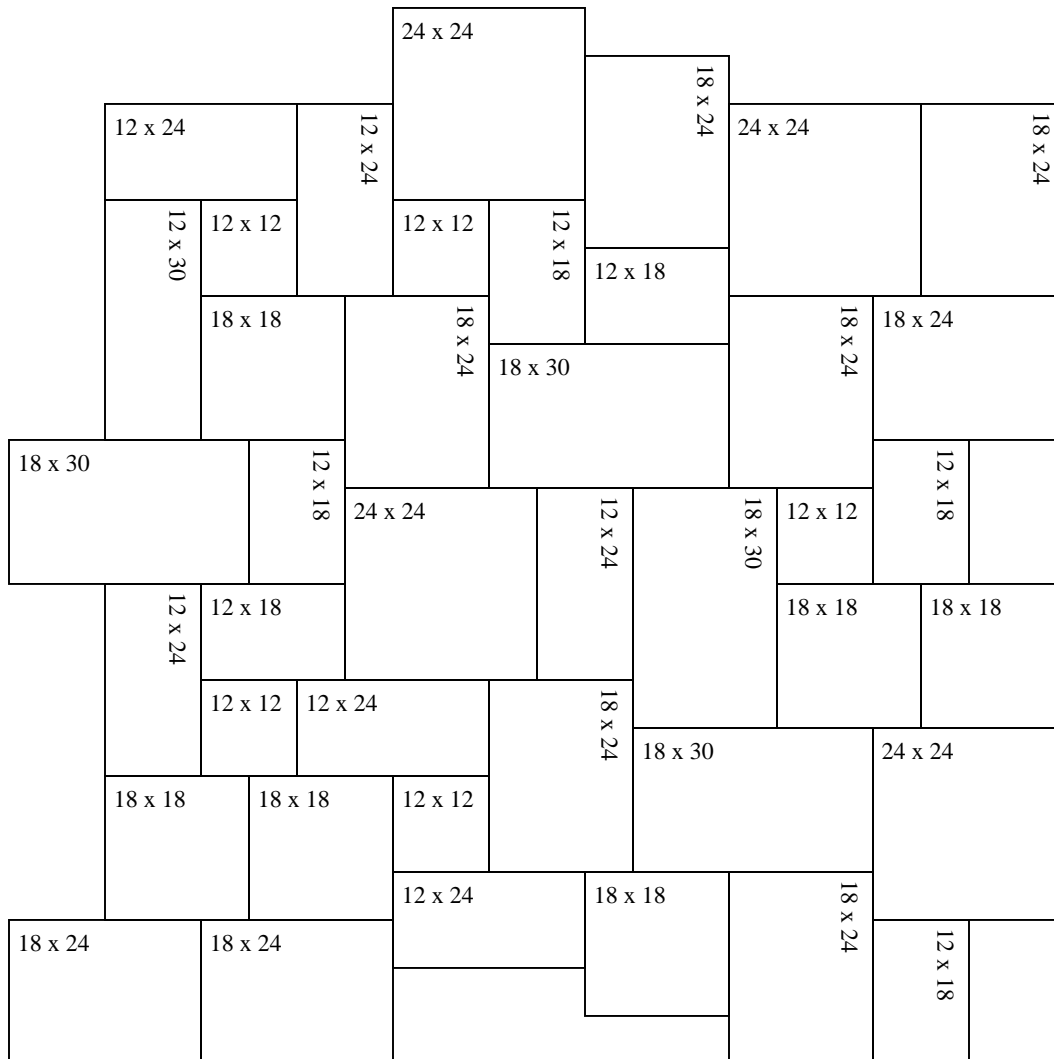

p 301 371.7918 P.O. Box 1320 Middletown, MD 21769 f 301 371.0323

www.quarryconnections.com

Pattern #2 Flooring

Sizes Included

SIZE	QUANTITY	SIZE	QUANTITY
12" x 12"	5	18" x 18"	6
12" x 18"	6	18" x 24"	9
12" x 24"	6	18" x 30"	4
12" x 30"	1	24" x 24"	4

10' x 10' or 100 sq. ft. Continuing Pattern