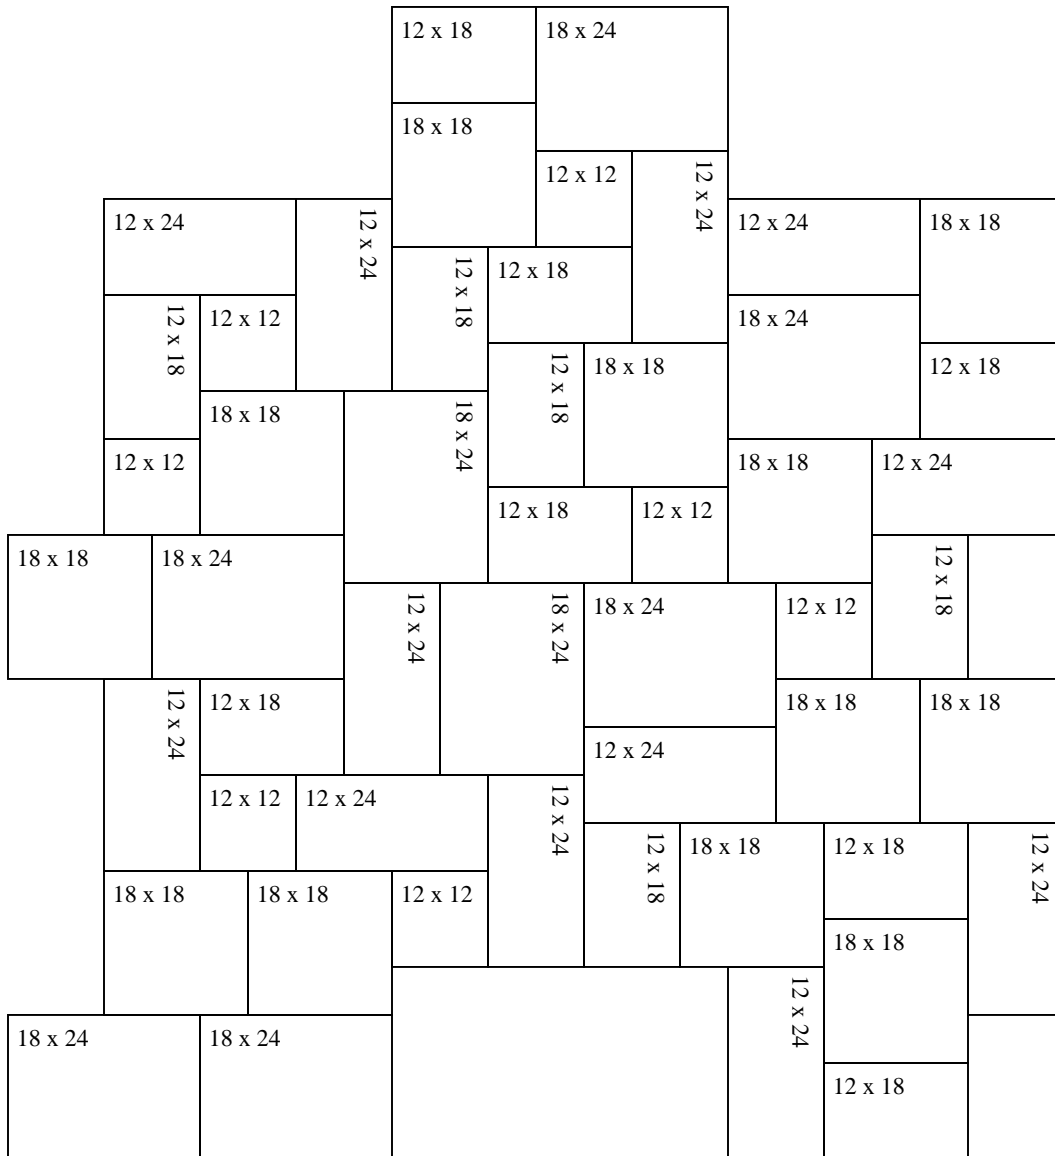

p 301 371.7918 P.O. Box 1320 Middletown, MD 21769 f 301 371.0323
www.quarryconnections.com

Pattern #1 Flooring

Sizes Included

| SIZE | QUANTITY | SIZE | QUANTITY |
|-----------|----------|-----------|----------|
| 12" x 12" | 7 | 18" x 18" | 12 |
| 12" x 18" | 12 | 18" x 24" | 8 |
| 12" x 24" | 12 | | |

10' x 10' or 100 sq. ft. Continuing Pattern