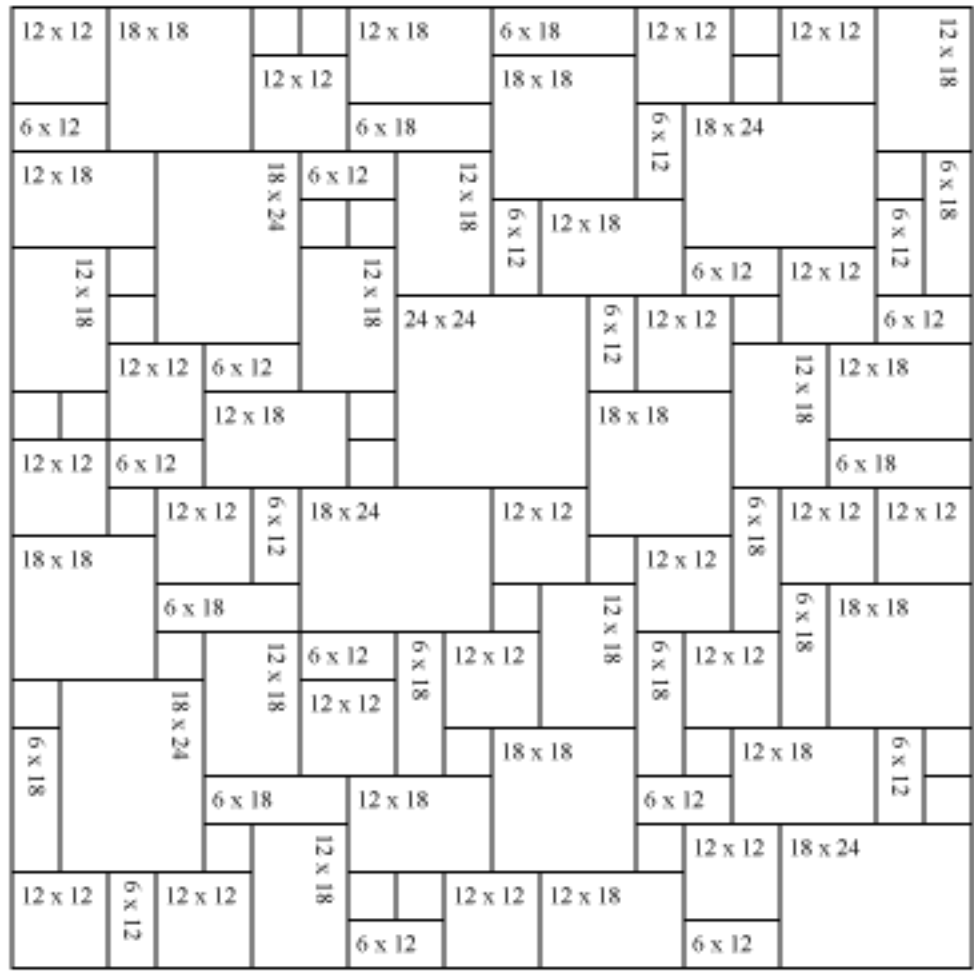

Phone: 410.296.2344
 Fax: 888.434.0323
 P.O. Box 20922
 Baltimore, Md. 21209
 info@quarryconnections.com

www.quarryconnections.com

Pattern #9 Flooring

Sizes Included

SIZE	QUANTITY	SIZE	QUANTITY
6" x 6"	27	12" x 18"	16
6" x 12"	17	18" x 18"	6
6" x 18"	11	18" x 24"	5
12" x 12"	20	24" x 24"	1

10' x 10' or 100 sq. ft. Pattern